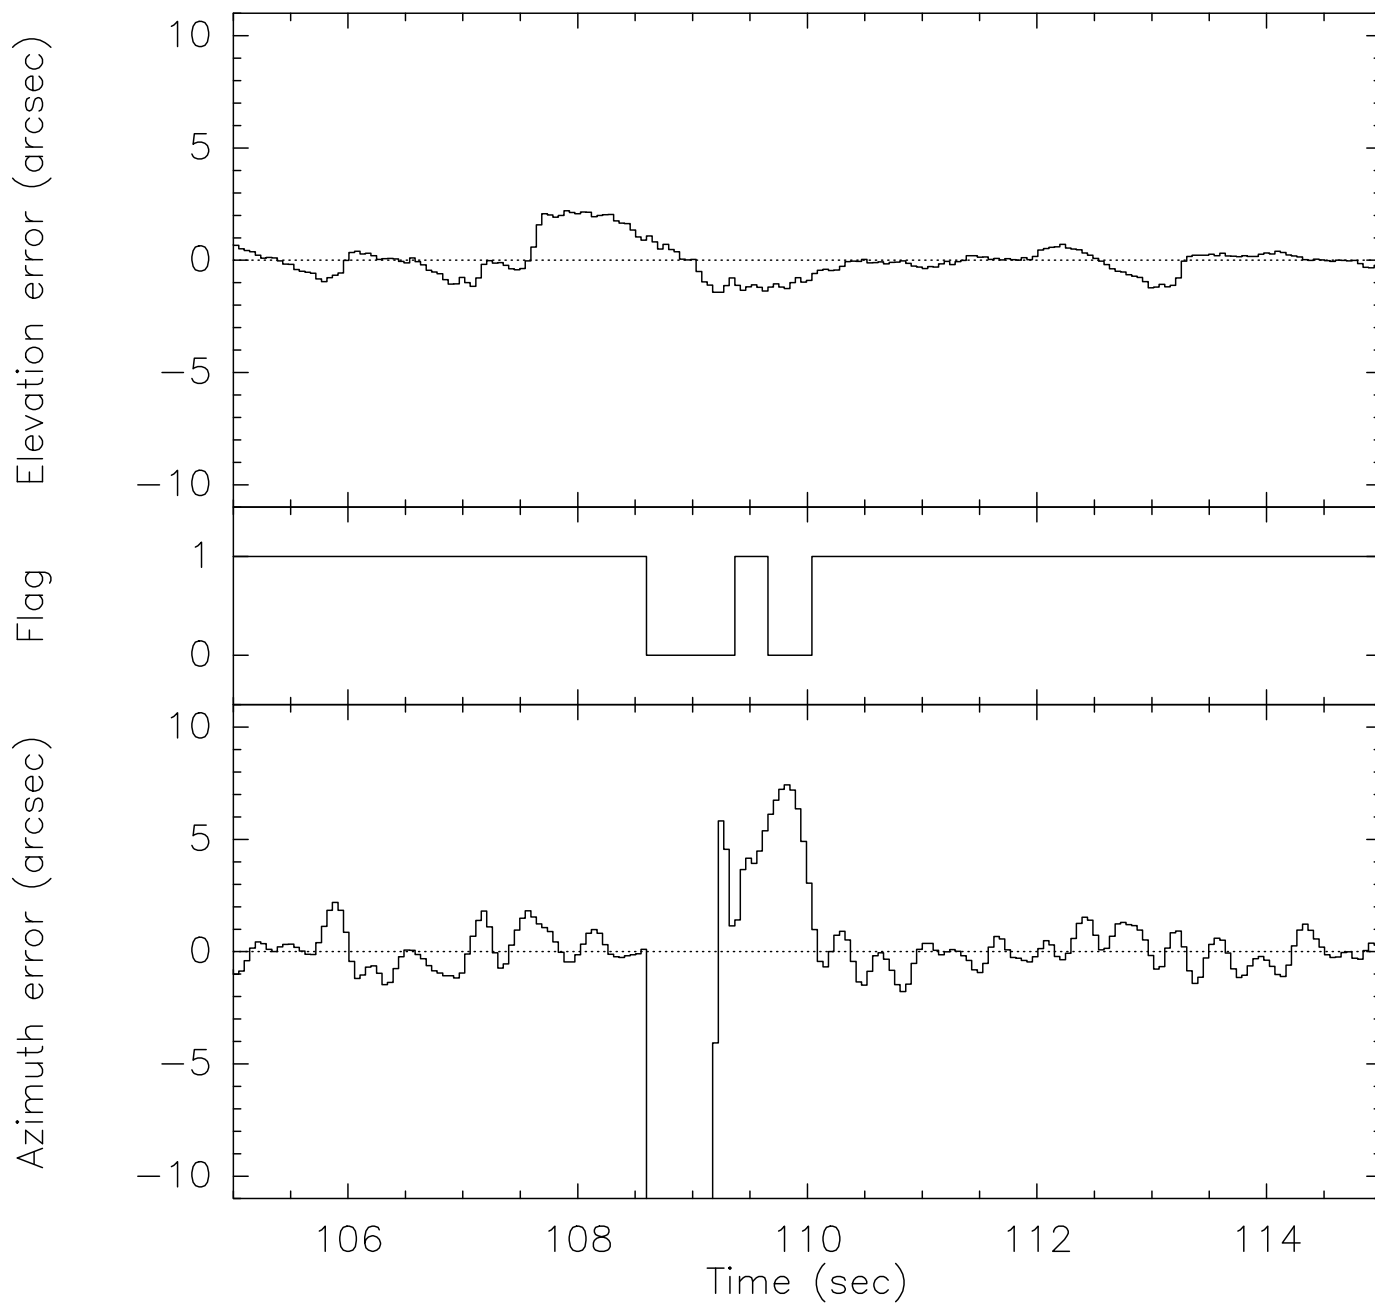

Vertex antenna: motions during FivePoint scan

Vertex antenna: move from OFF Position to +Elev offset

Vertex antenna: move from OFF Position to -Elev offset

Vertex antenna: move from OFF Position to Central position

Vertex antenna: move from OFF Position to +Azim offset

Vertex antenna: move from OFF Position to -Azim offset