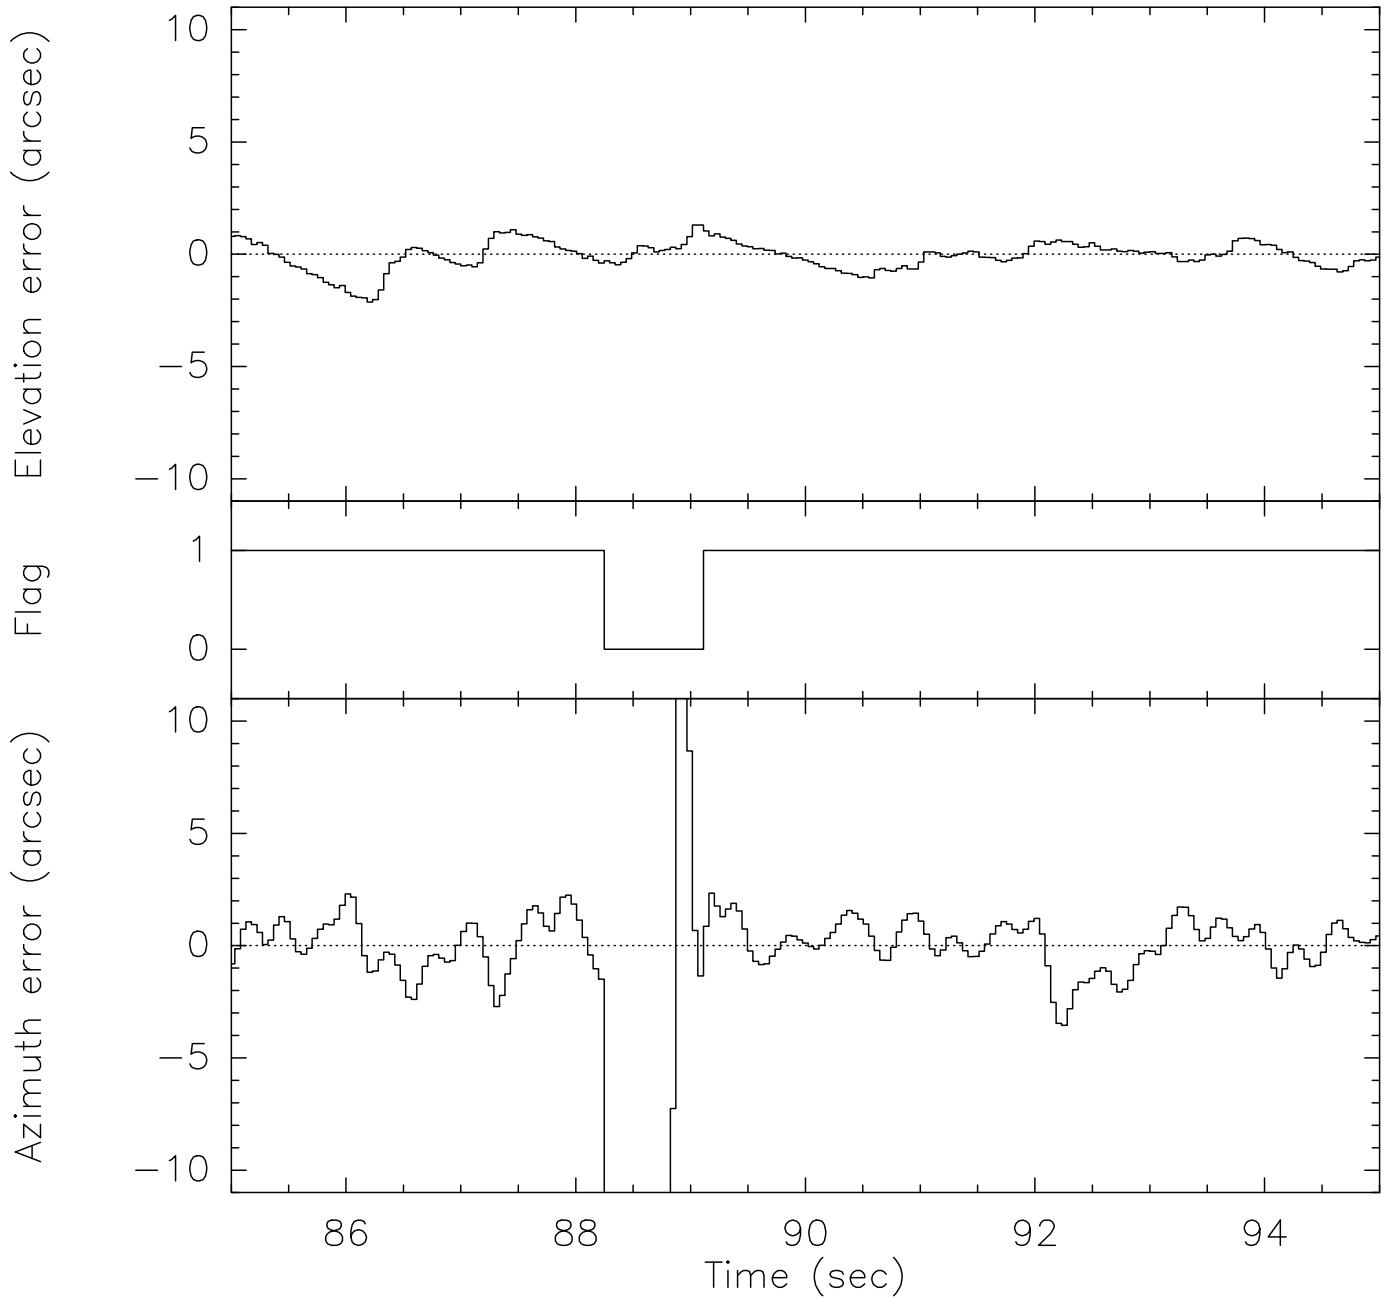

Vertex antenna: motions during FivePoint scan

Vertex antenna: move from OFF Position to +Elev offset

Vertex antenna: move from OFF Position to -Elev offset

Vertex antenna: move from OFF Position to Central position

Vertex antenna: move from OFF Position to +Azim offset

Vertex antenna: move from OFF Position to -Azim offset