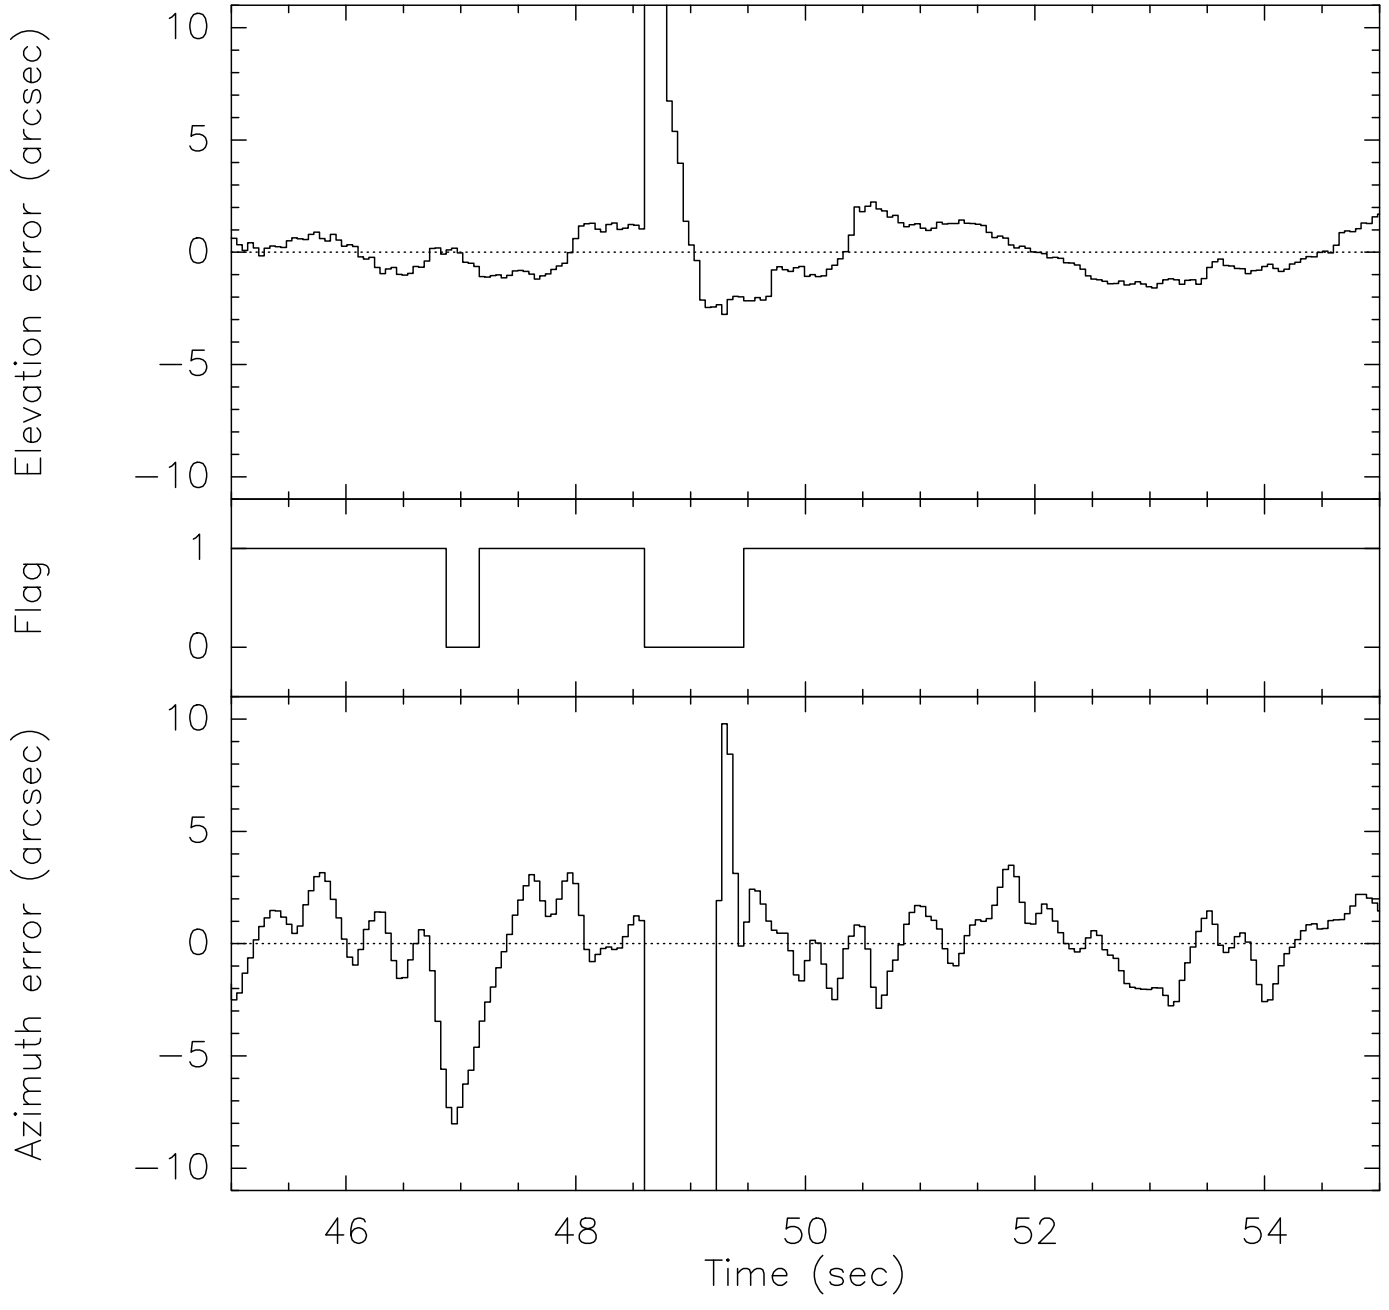

Vertex antenna: motions during FivePoint scan

Vertex antenna: move from OFF Position to +Elev offset

Vertex antenna: move from OFF Position to -Elev offset

Vertex antenna: move from OFF Position to Central position

Vertex antenna: move from OFF Position to +Azim offset

Vertex antenna: move from OFF Position to -Azim offset