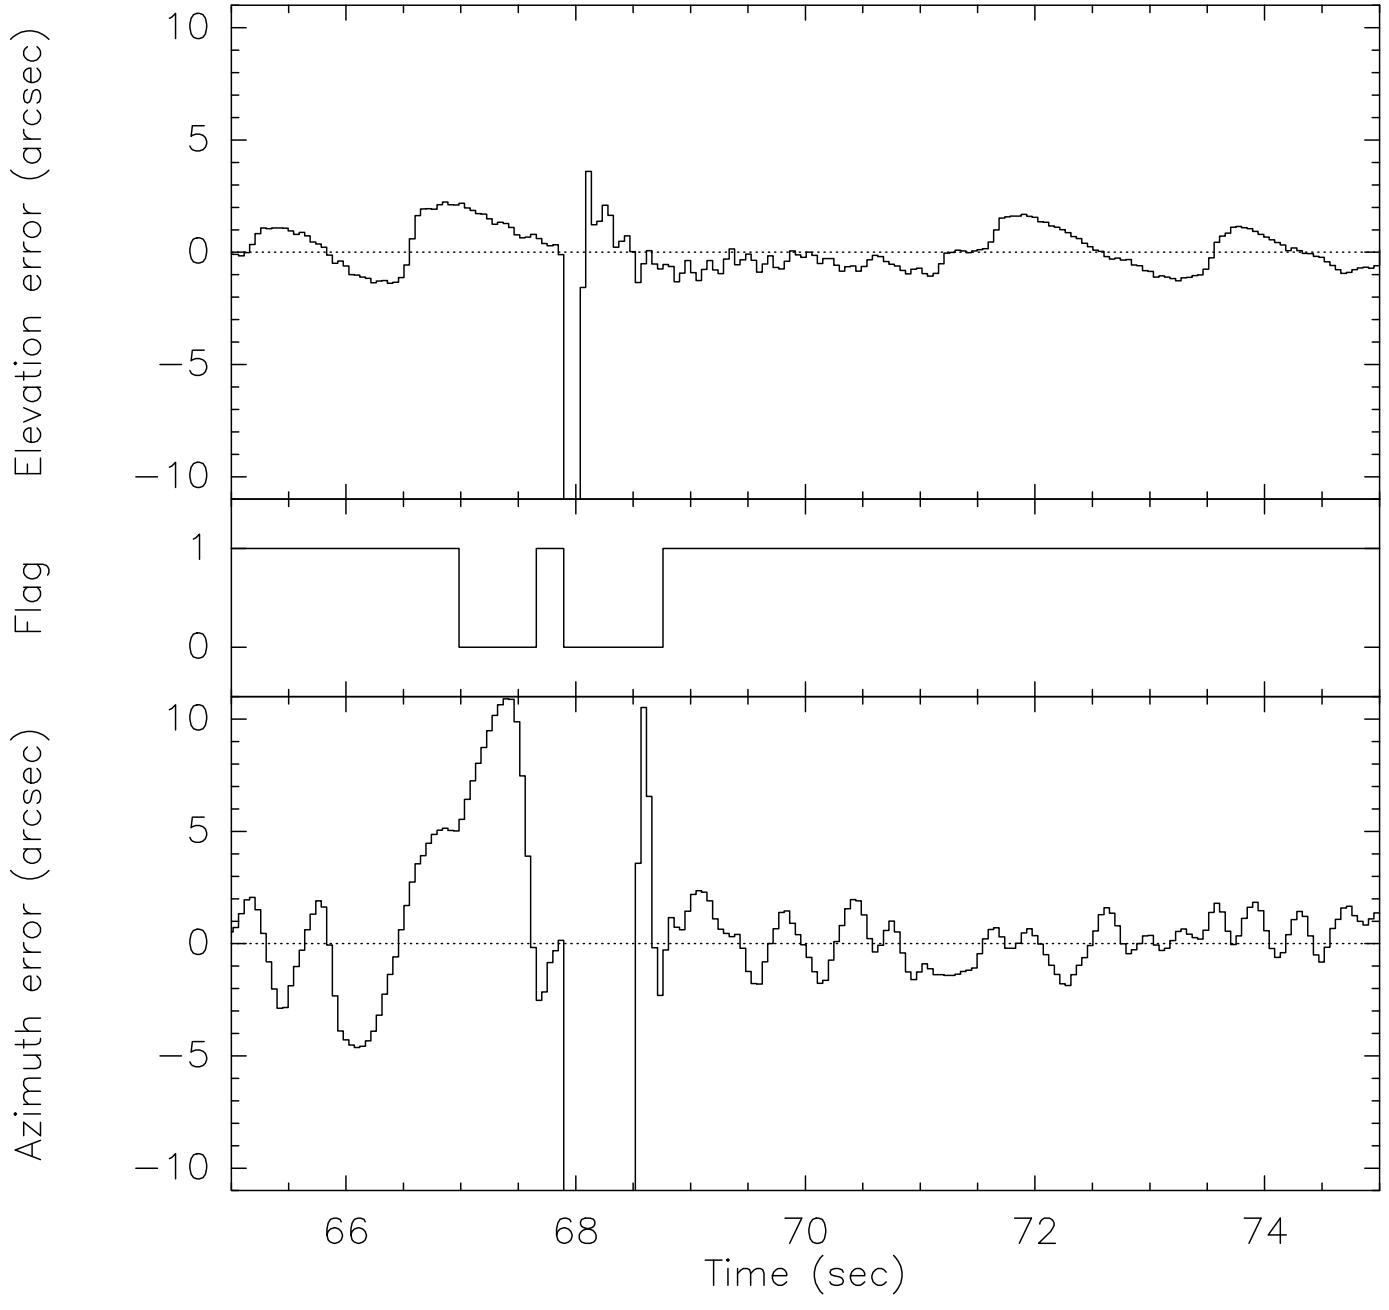

Vertex antenna: motions during FivePoint scan

Vertex antenna: move from OFF Position to +Elev offset

Vertex antenna: move from OFF Position to -Elev offset

Vertex antenna: move from OFF Position to Central position

Vertex antenna: move from OFF Position to +Azim offset

Vertex antenna: move from OFF Position to -Azim offset