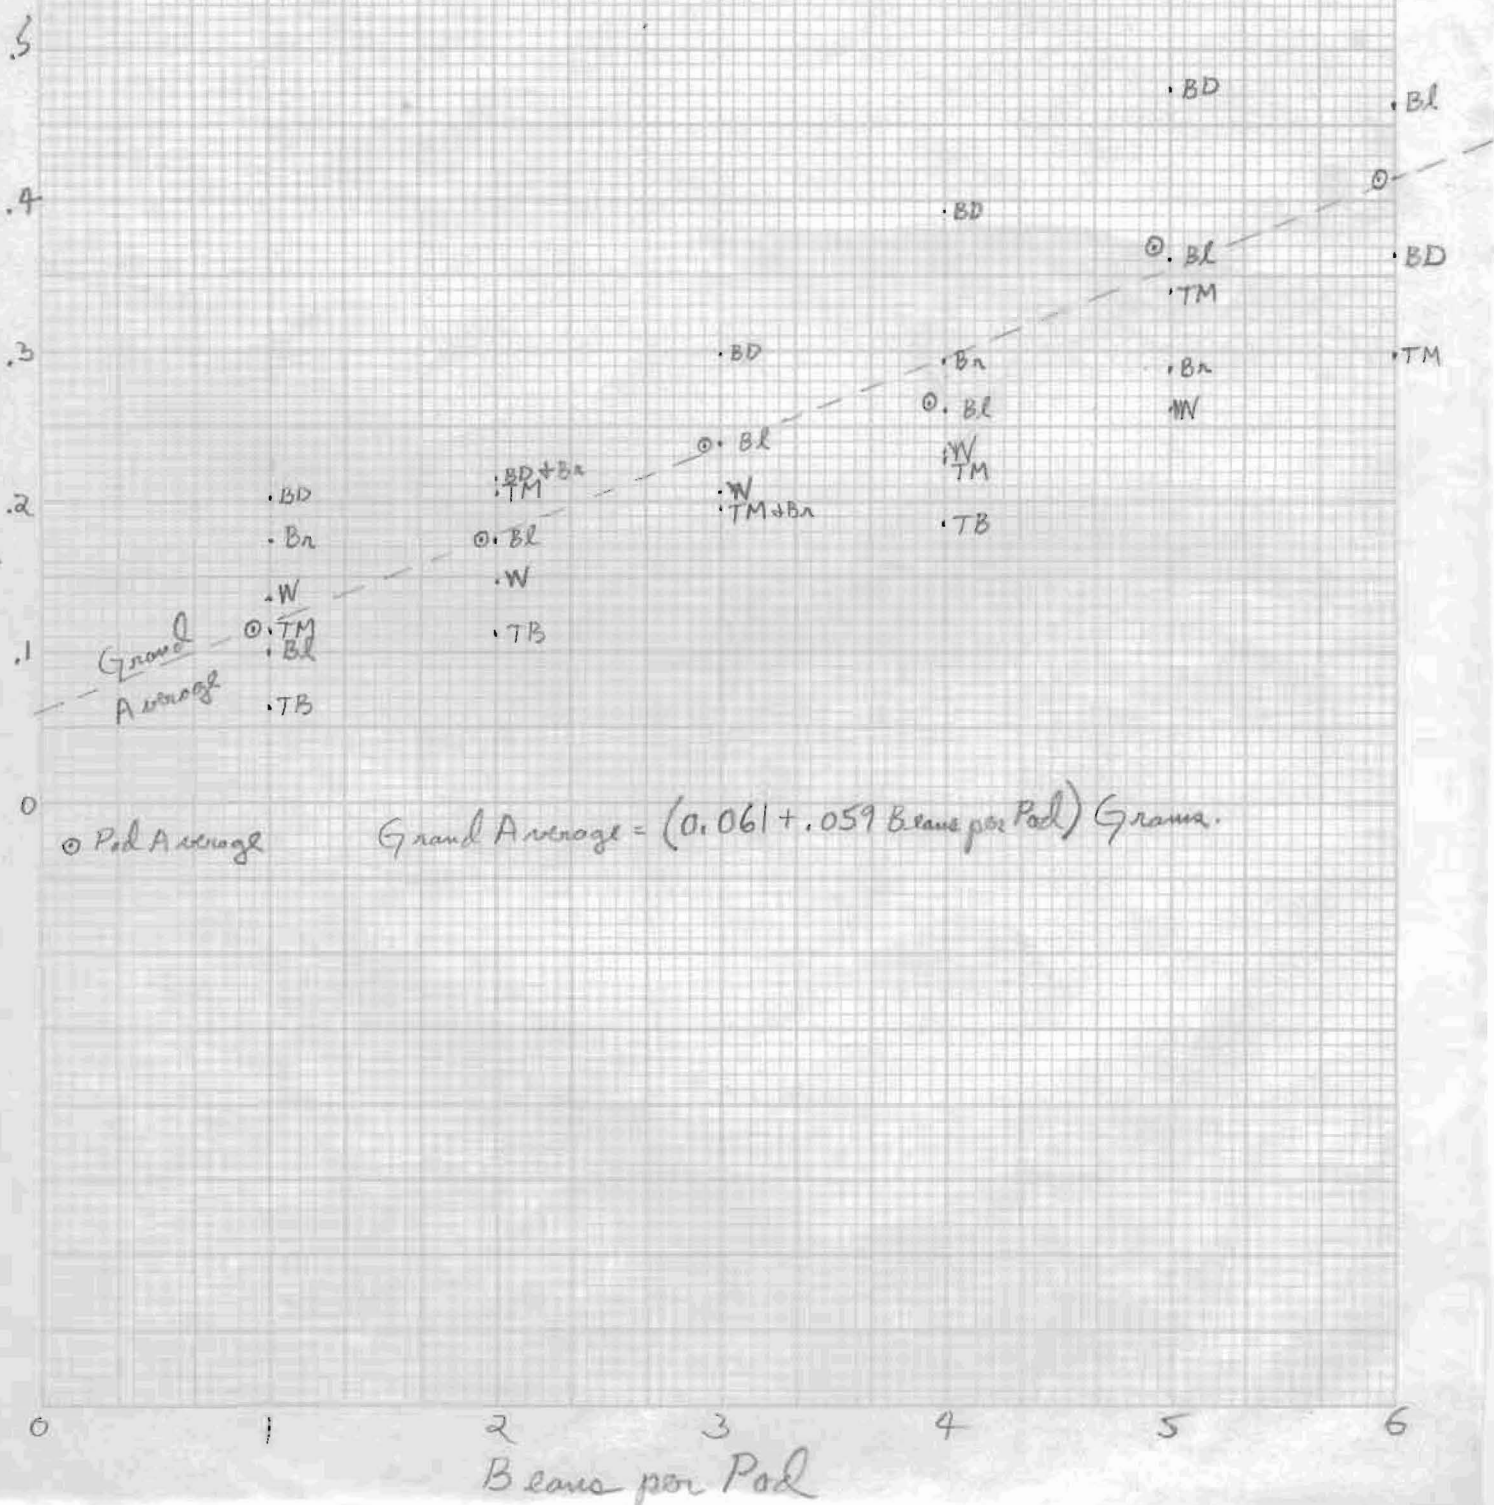

# Hawaiian Beans 1965/6

14/7/66

Pod Average

Number of Pods

Color of Bean	1	2	3	4	5	6
Tan and Black	5	4		1		
Tan and Maroon	12	10	11	4	7	2
Brown and Dark Brown	6	8	14	3	10	4
Brown	5	4	3	1	1	
White	3	7	8	3	6	
Black	33	50	25	19	10	8

Beans per Pod

Grams per Shuck

(Grams Beans)/(Grams Shuck)

# Hawaiian Crop 1966/7

These are all plants which persisted from last year. No new seed was planted.

Bean Color	Pods		Beans			Stalks	
	Number	Grams	Number	Grams	Grams Bean	Grams	Grams Stalk
Black secondary Line	44	42.03	123	31.06		10.97	
Brown + Dark Brown Tertiary B	3	4.05	12	3.12		4.06	
Tan + Maroon Tertiary A	2	0.72	2	0.51		0.20	