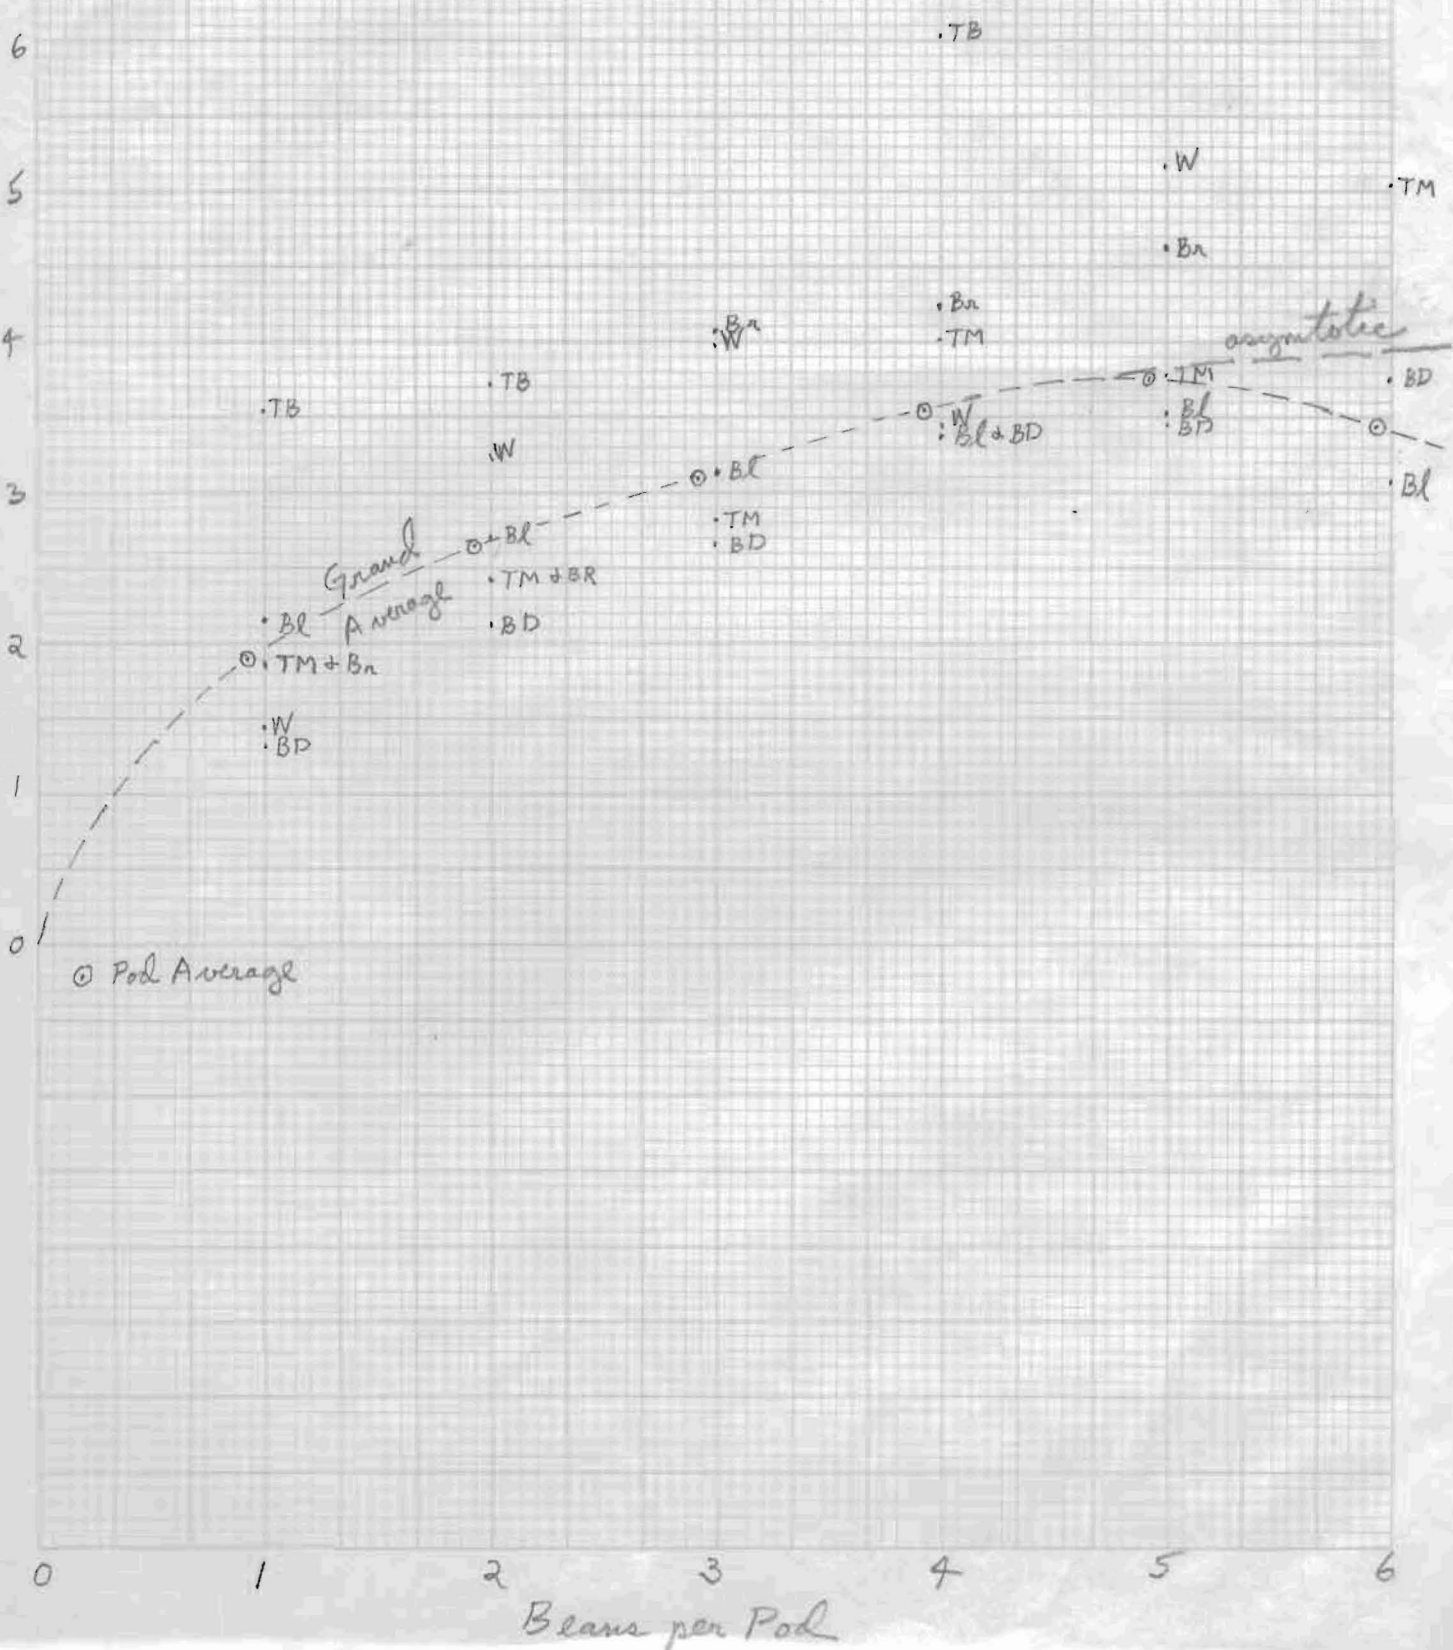

# Hawaiian Beans 1965/6

14/7/66

Pod Average

Number of Pods

Color of Bean	1	2	3	4	5	6
Tan and Black	5	4		1		
Tan and Maroon	12	10	11	4	7	2
Brown and Dark Brown	6	8	14	3	10	4
Brown	5	4	3	1	1	
White	3	7	8	3	6	
Black	33	50	25	19	10	8

Beans per Pod

Grams per Shuck

(Grams Beans)/(Grams Shuck)

# Hawaiian Crop 1966/7

These are all plants which persisted from last year. No new seed was planted.

Bean Color	Pods		Beans			Stalks	
	Number	Grams	Number	Grams	Grams Bean	Grams	Grams Stalk
Black secondary Line	44	42.03	123	31.06		10.97	
Brown + Dark Brown Tertiary B	3	4.05	12	3.12		4.06	
Tan + Maroon Tertiary A	2	0.72	2	0.51		0.20	