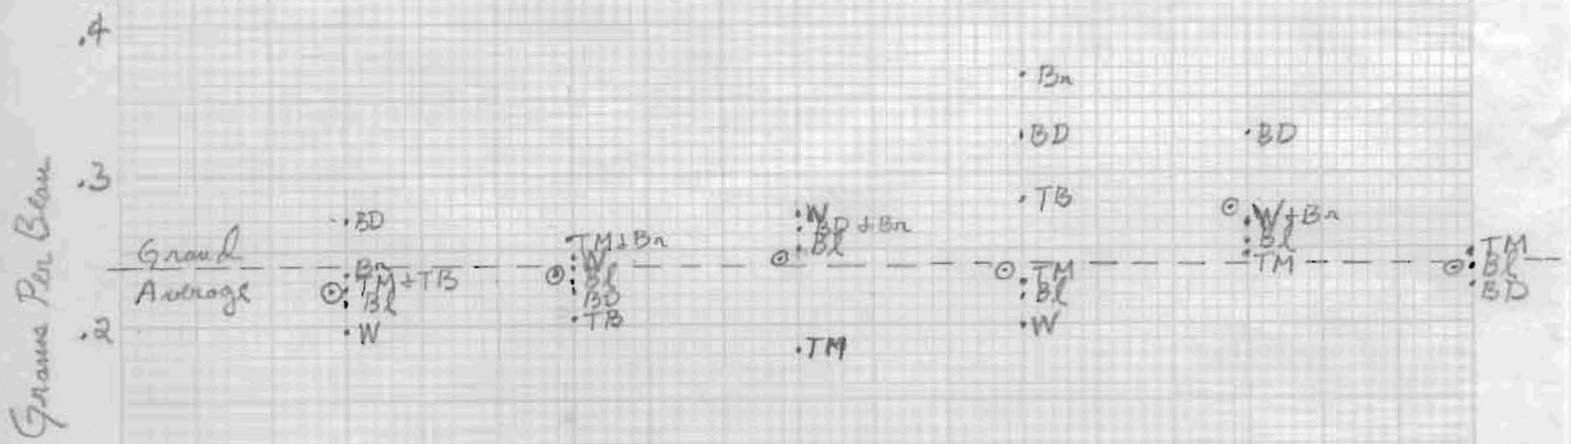

# Hawaiian Beans 1965/6

14/7/66

Pod Average

Number of Pods

Color of Bean	1	2	3	4	5	6
Tan and Black	5	4		1		
Tan and Maroon	12	10	11	4	7	2
Brown and Dark Brown	6	8	14	3	10	4
Brown	5	4	3	1	1	
White	3	7	8	3	6	
Black	33	50	25	19	10	8

Beans per Pod

Grams per Shuck

(Grams Beans)/(Grams Shuck)