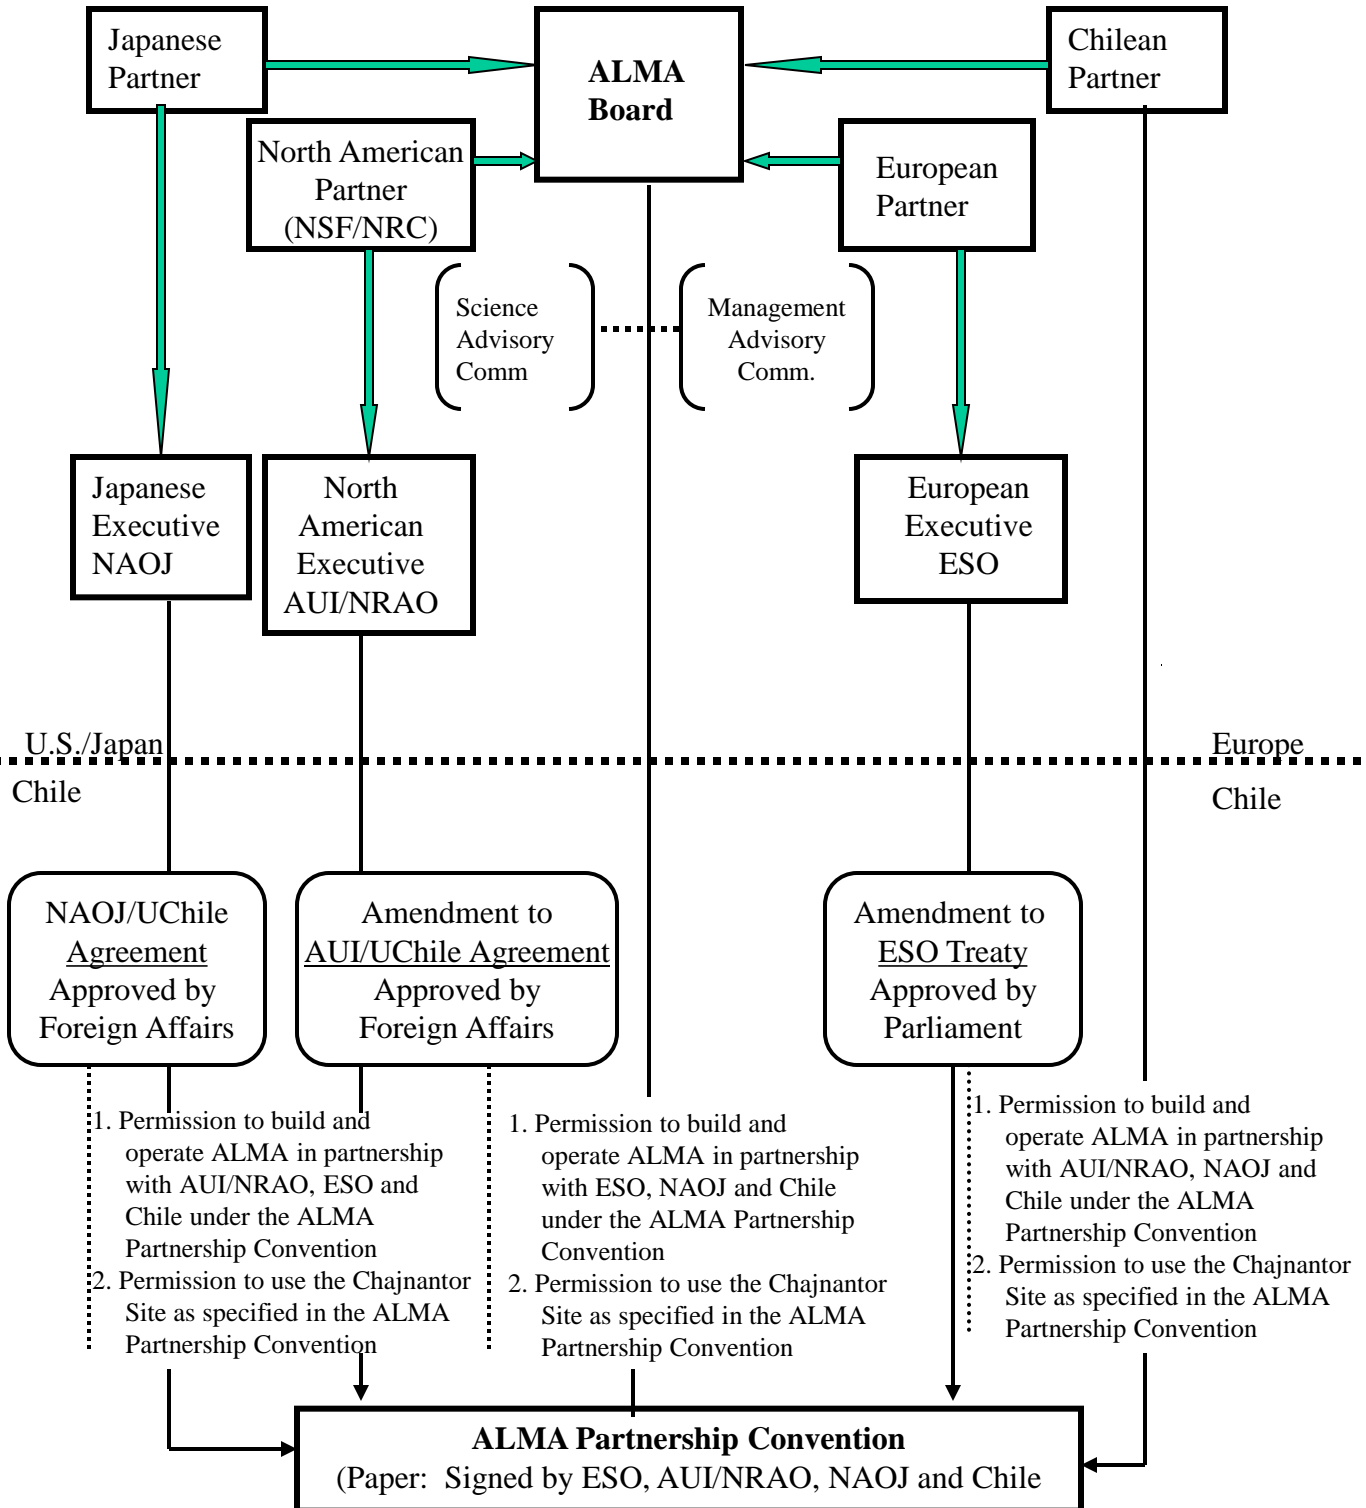

ATACAMA LARGE MILLIMETER ARRAY

Multi-lateral Project Organizational Structure

Figure 1

ATACAMA LARGE MILLIMETER ARRAY

Multi-lateral Project Organizational Structure

“Under the ESO Umbrella”

Figure 2

ATACAMA LARGE MILLIMETER ARRAY
Multi-lateral Project Functional Structure
“Under the ESO Umbrella”

Figure 3

ATACAMA LARGE MILLIMETER ARRAY

Multi-lateral Project Organizational Structure

“Autonomous Entities United by Convention”

Figure 4

ATACAMA LARGE MILLIMETER ARRAY

Multi-lateral Project Functional Structure

“Autonomous Entities United by Convention”

Figure 5