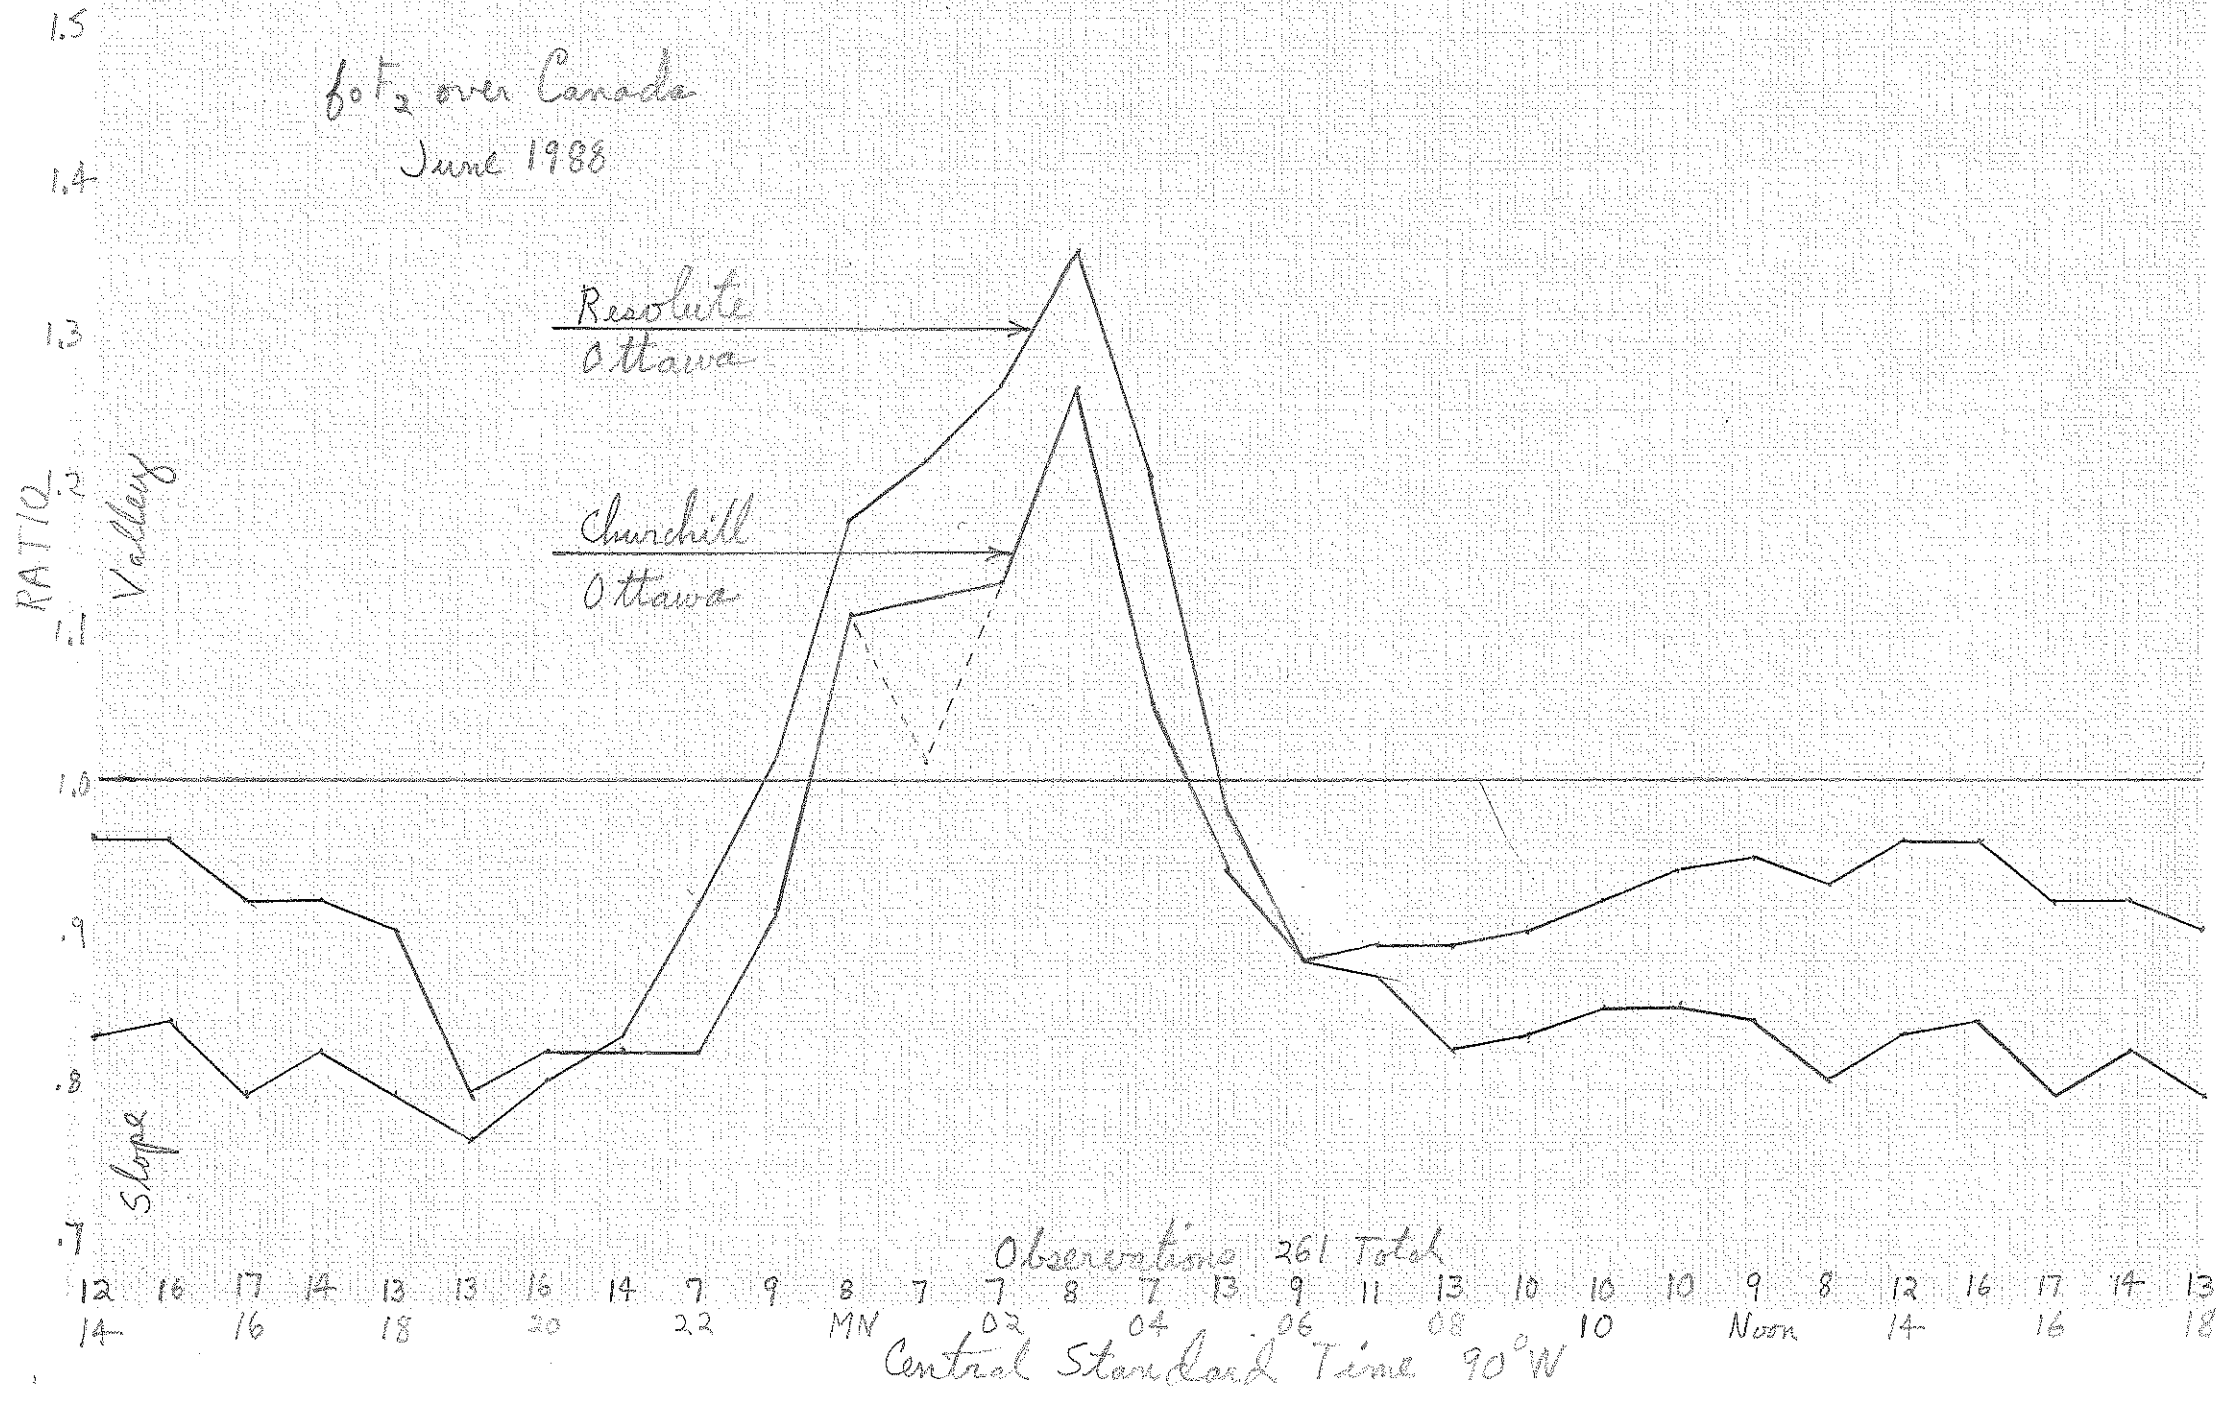

12 April 1989

foF₂ over Canada
May 1988

14 April 1989

f_oF₂ over Canada
June 1988

Observations 261 Total
Central Standard Time 90°W

2 April 1989

fo F₂ over Canada
July 1988