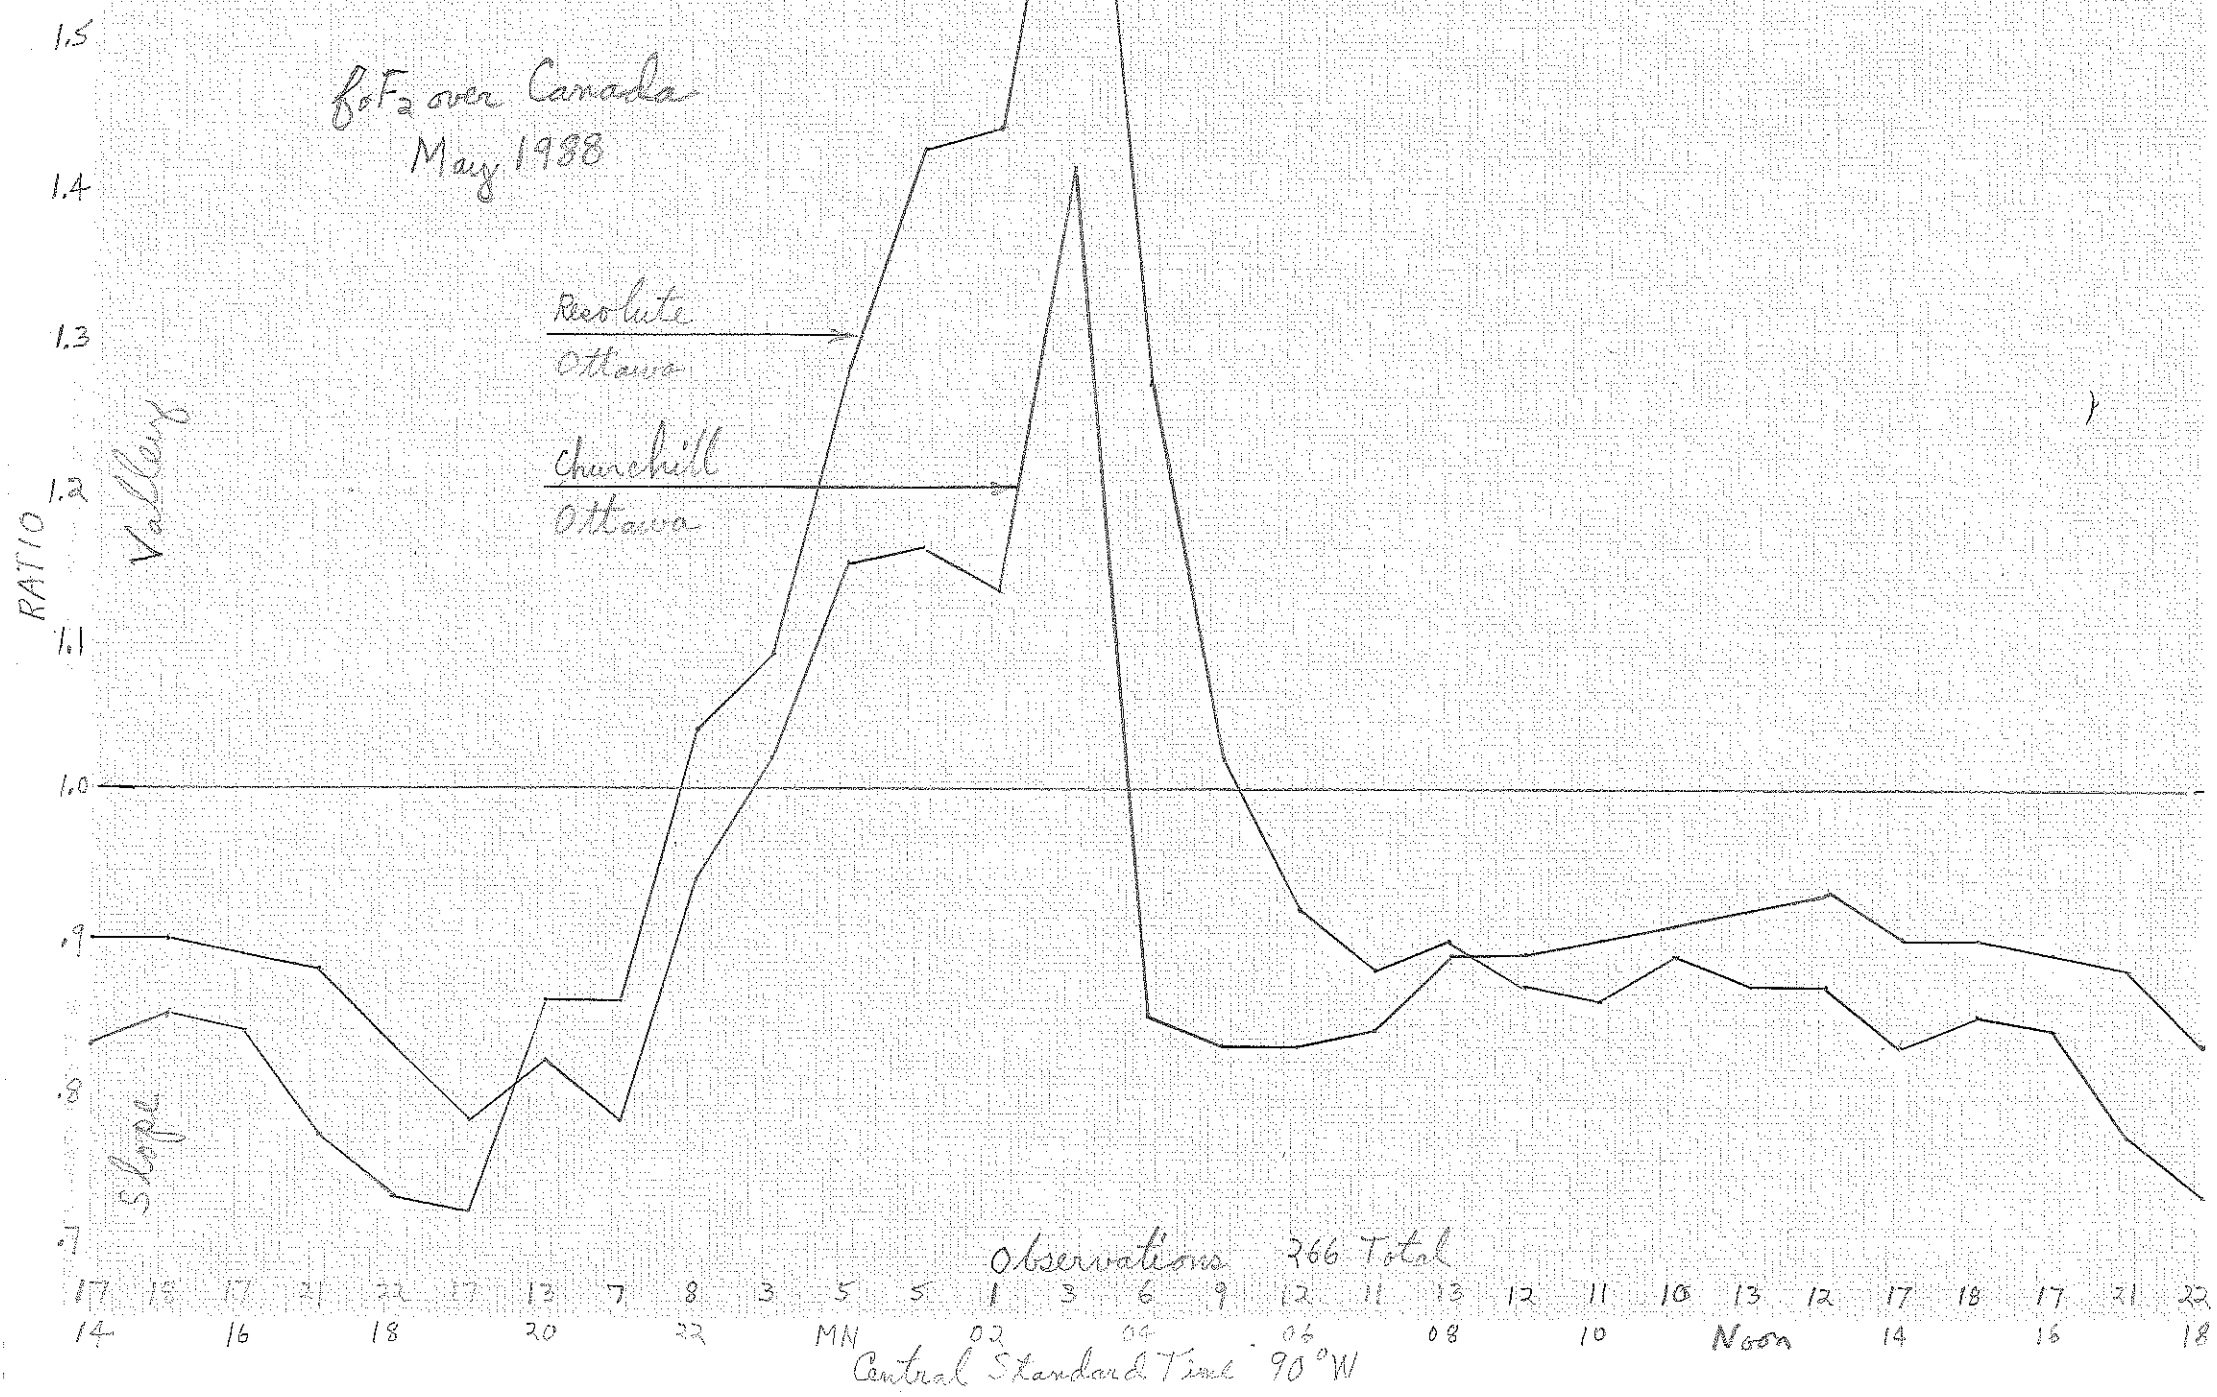

12 April 1989

foF₂ over Canada
May 1988

14 April 1989

f_oF₂ over Canada
June 1988

Observations 261 Total
Central Standard Time 90°W

2 April 1989

fo F₂ over Canada
July 1988