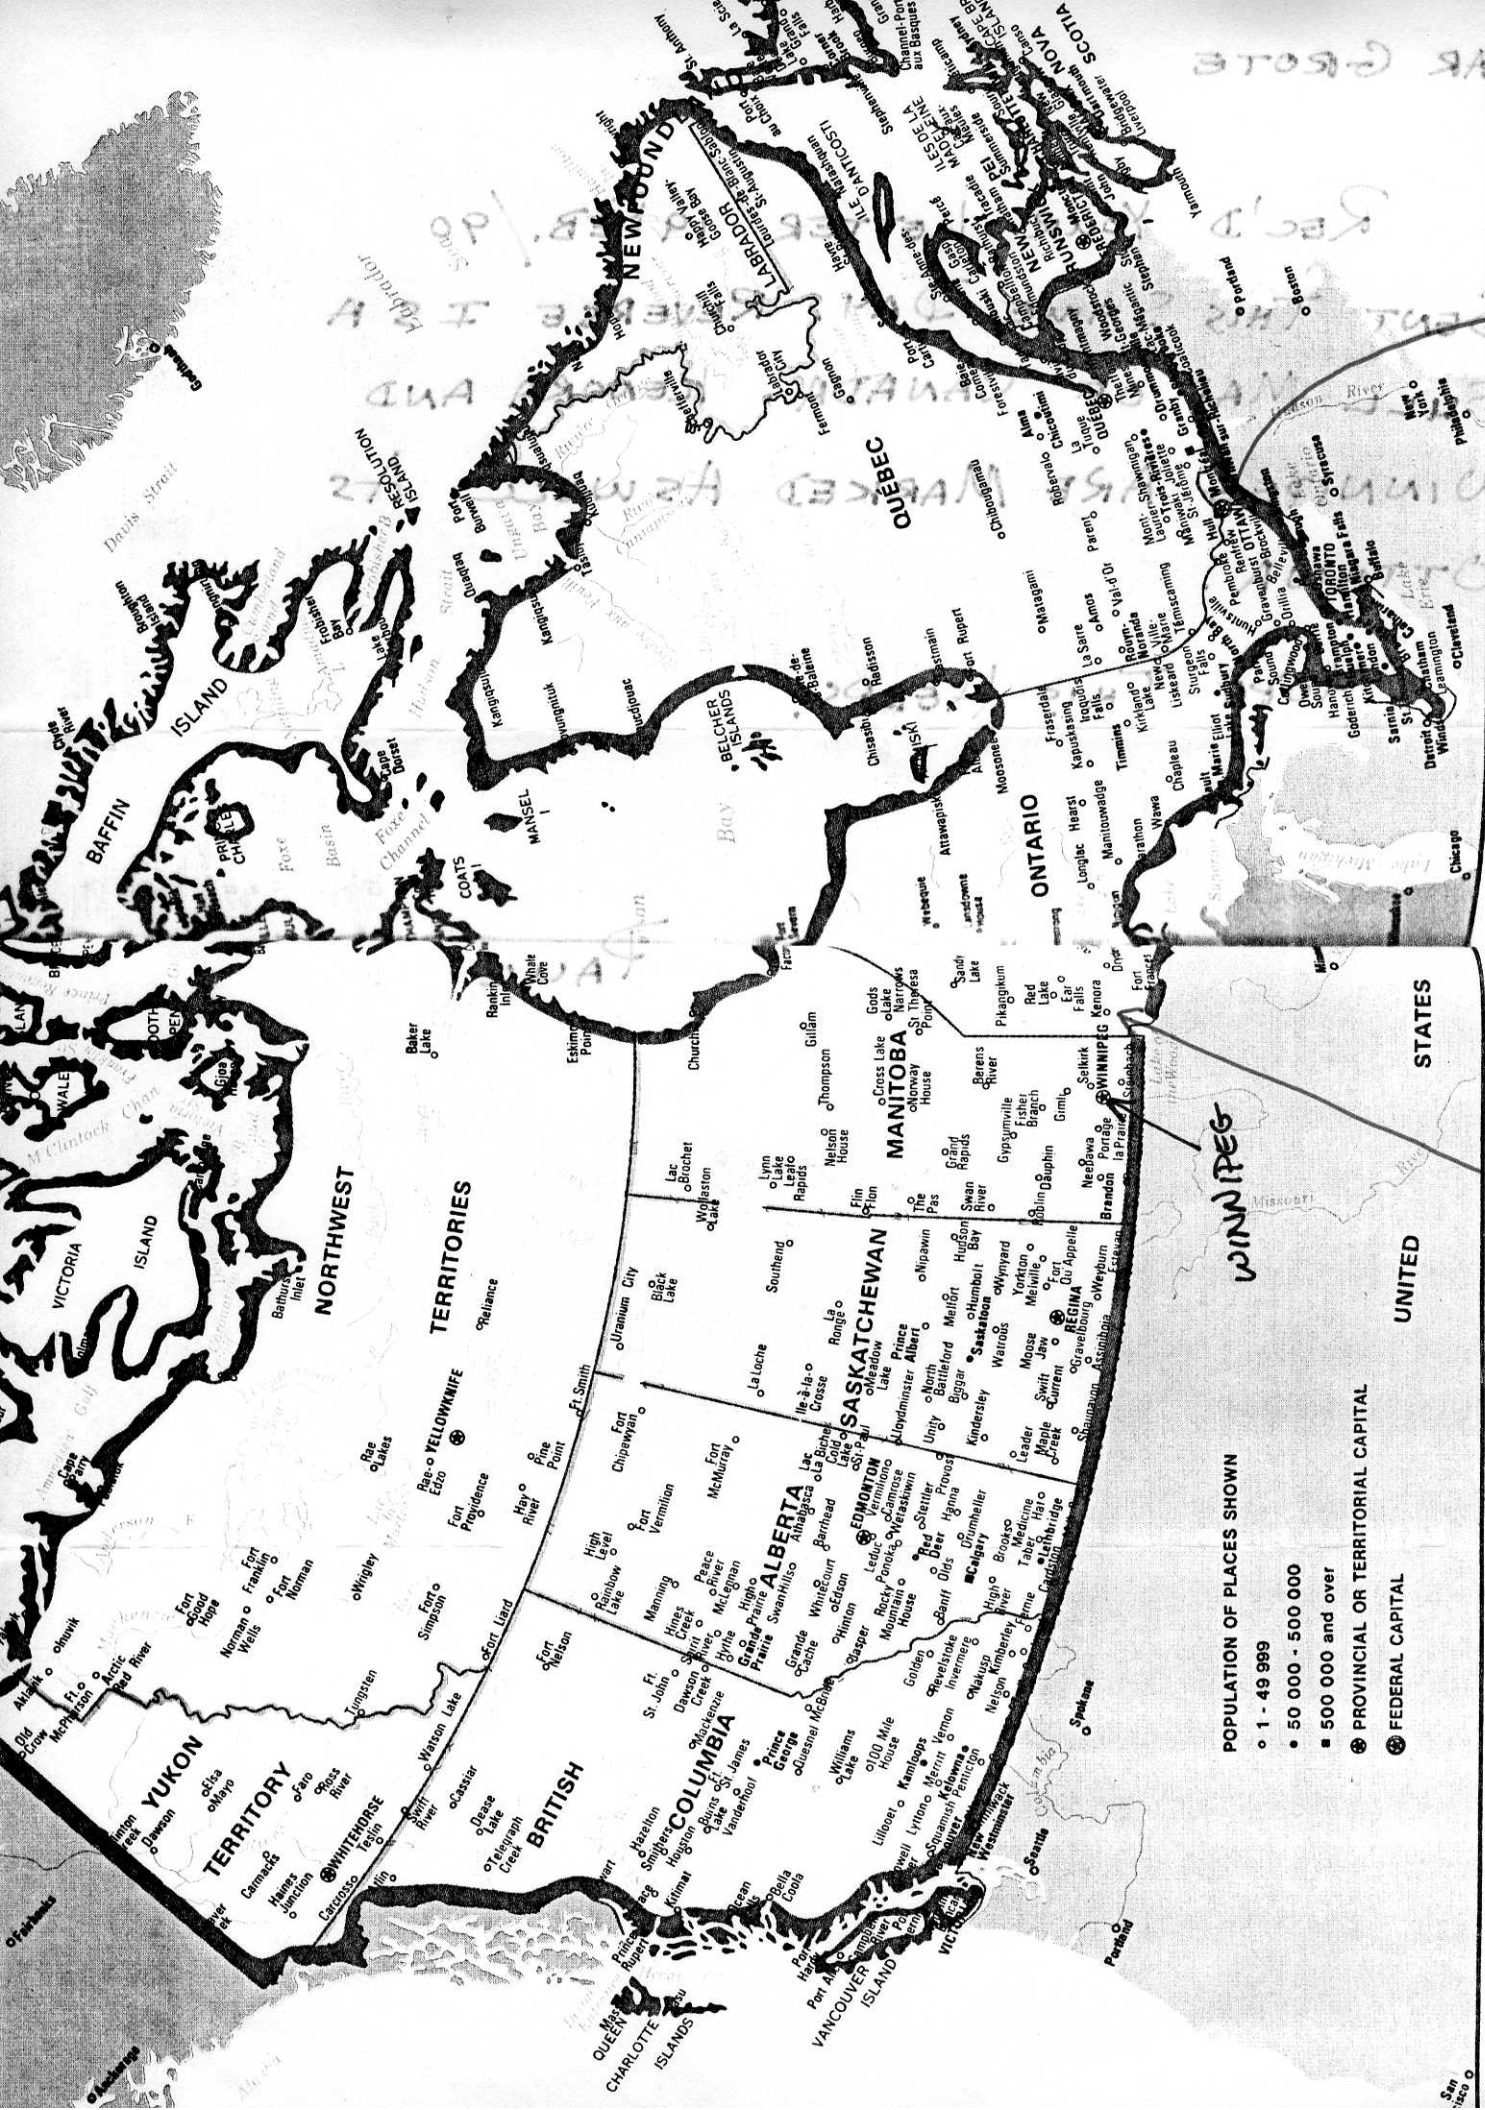

Sent 20/2/90 78¢, Rec'd 1/3/90

DEAR GROTE

REC'D YOUR LETTER 19 FEB./90
SENT THIS SAME DAY. REVERSE IS A
FULL MAP OF CANADA. KENORA AND
WINNIPEG ARE MARKED AS WELL AS
OTTAWA.

HOPE THIS HELPS.

PAUL

68.80 x 44.80
KENDRA

WINNIPEG

2200 ONE

© 1988 CANADIAN
68.80 x 44.80
4 500 000 240 000
20 000 100 000
1 10 000
SCALING ON 1:100 000

- POPULATION OF PLACES SHOWN**
- 1 - 49 999
 - 50 000 - 500 000
 - 500 000 and over
- PROVINCIAL OR TERRITORIAL CAPITAL**
- ⊙ FEDERAL CAPITAL

KENORA 49.8°N x 94.4°W

See Over

OTTAWA

DEAR GREGG

MARKED HERE AND