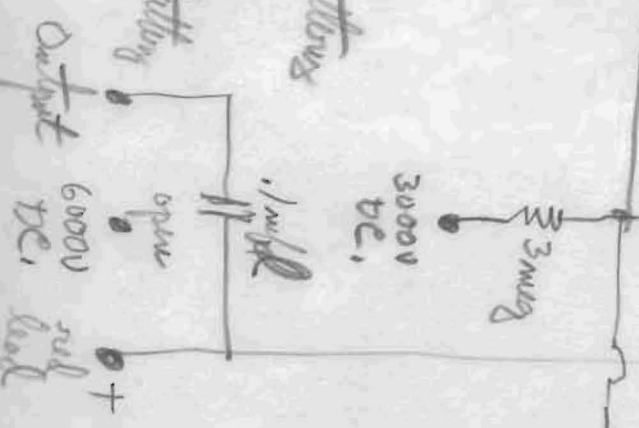

Zero out resistance
on Ohms Adjust

X 1 = 5.4Ω
 X 10 = 51Ω
 X 100 = 550Ω
 X 1000 = 560Ω

11.5V battery

25
 25
 25

2
 29

12x15
 5
 3.3

Trimable
 Tester
 Model 333