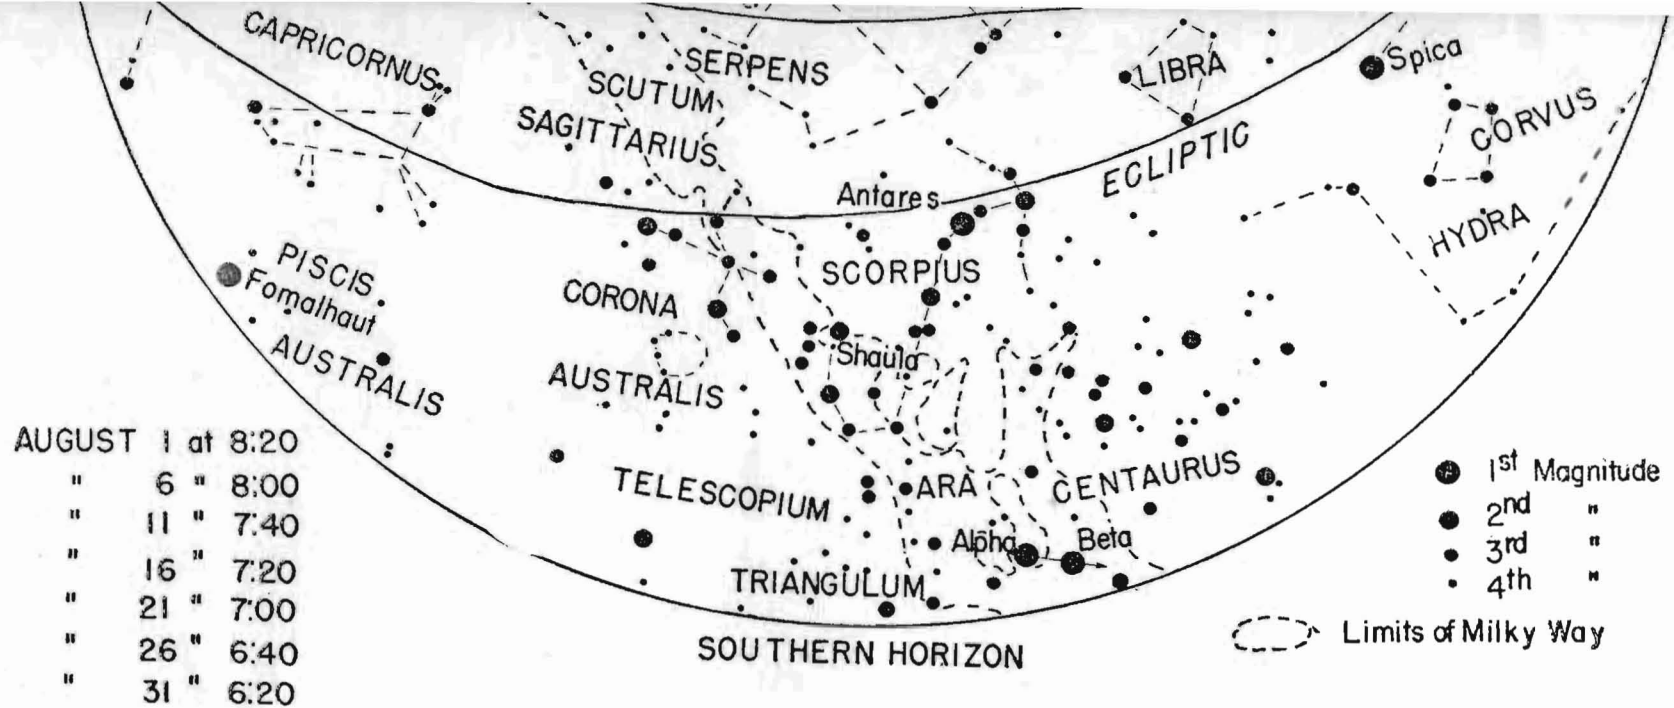

August Evening Star Chart

(Chart showing the position of stars and constellations as seen from the latitude of Hawaii during August in the early evening. — Drawn for The Honolulu Advertiser by E. H. Bryan Jr.)

MERCURY WILL BE in inferior conjunction with the sun on August 12 and will reach its greatest elongation (18 degrees 11 minutes) west of the sun on August 29. At that time it will be visible low

in the eastern morning sky, just before dawn.

Venus is low in the western evening sky in the constellation of Cancer, the crab, at the beginning of the month. It will appear to stand a little higher above the western horizon each night and will pass into the constellation of Leo, the lion, as the month progresses.

The annular eclipse of the sun, scheduled for August 20, will not be visible in Hawaii. The path of the

annular eclipse will cross South America, beginning far south in the Atlantic Ocean and ending in the Pacific Ocean west of Peru. Lima, Peru, will lie in the path of the ringed shadow.