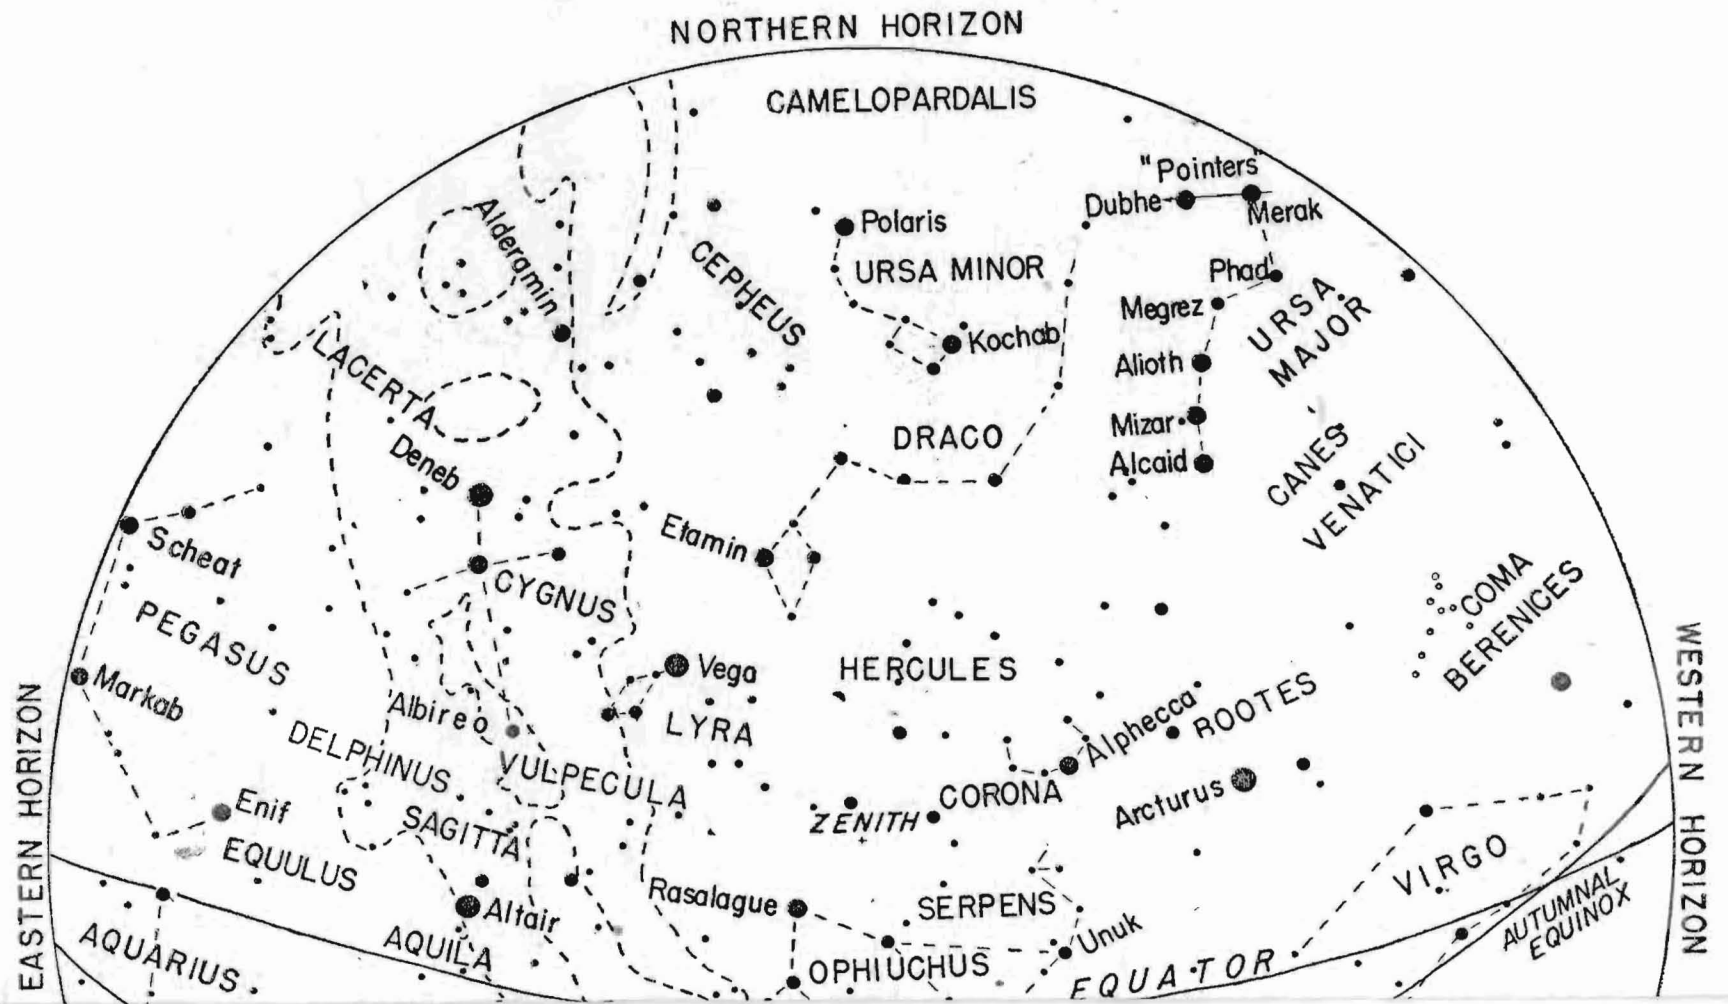

August Evening Star Chart

(Chart showing the position of stars and constellations as seen from the latitude of Hawaii during August in the early evening. — Drawn for The Honolulu Advertiser by E. H. Bryan Jr.)

MERCURY WILL BE in inferior conjunction with the sun on August 12 and will reach its greatest elongation (18 degrees 11 minutes) west of the sun on August 29. At that time it will be visible low

in the eastern morning sky, just before dawn.

Venus is low in the western evening sky in the constellation of Cancer, the crab, at the beginning of the month. It will appear to stand a little higher above the western horizon each night and will pass into the constellation of Leo, the lion, as the month progresses.

The annular eclipse of the sun, scheduled for August 20, will not be visible in Hawaii. The path of the

annular eclipse will cross South America, beginning far south in the Atlantic Ocean and ending in the Pacific Ocean west of Peru. Lima, Peru, will lie in the path of the ringed shadow.